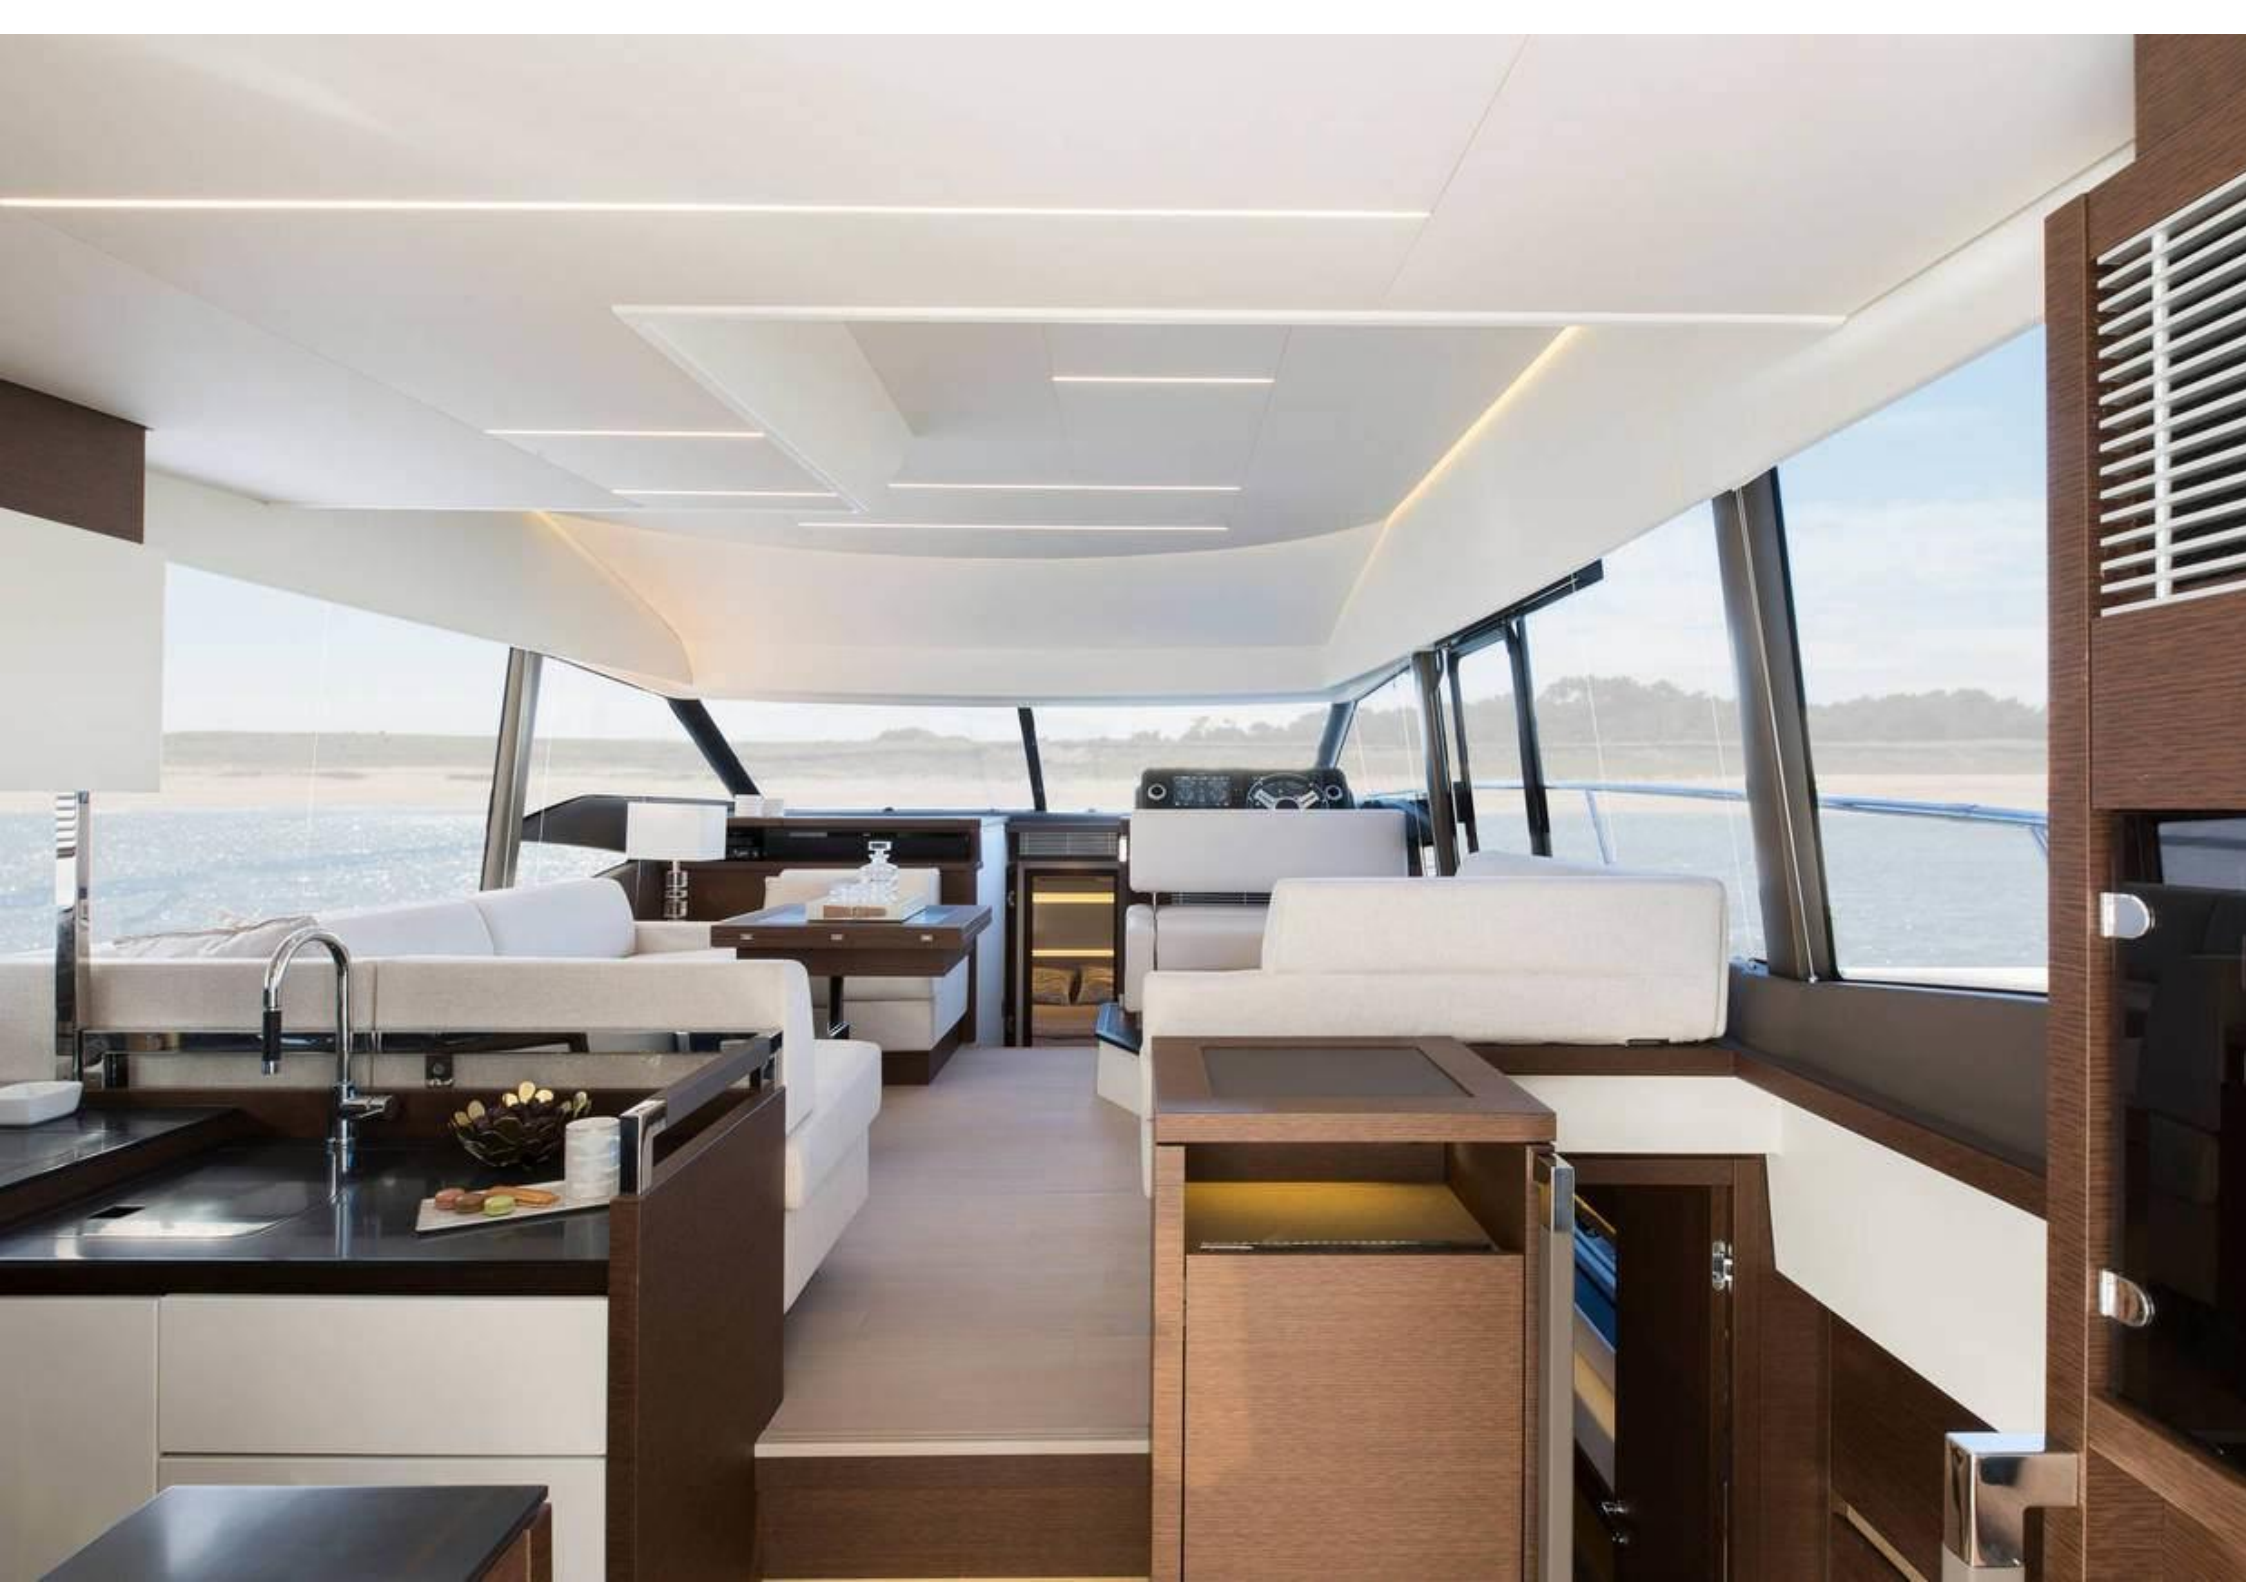

Prestige 520

Prestige 520

Puerto Portals

Specs:

Length – 16.11m

Beam – 4.5m

Year – 2019

Accommodation: